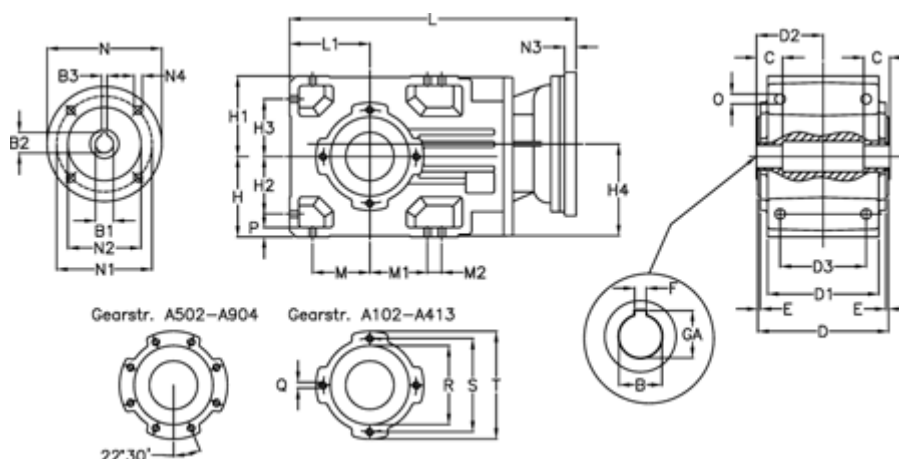

Article number: 29600104094225

Description: Bevel helical gearbox  
A102UH30-40,9-P71B5

## Measures

B = 30	D3 = 75	H3 = 50.0	N1 = 130	S = 100
B1 = 14	Description = A102UH30-xx-P71 B5	H4 = 83.0	N2 = 110	T = 120
B2 = 16.3	E = 3.0	L = 282.5	N3 = 0	
B3 = 5	F = 8	L1 = 70	N4 = M8x16	
C = 18	GA = 33.3	M = 50.0	O = 9.5	
D = 117	H = 70	M1 = 50.0	P = 9	
D1 = 95	H1 = 70	M2 = 0	Q = M8x12	
D2 = 60.0	H2 = 50.0	N = 160	R = 80	